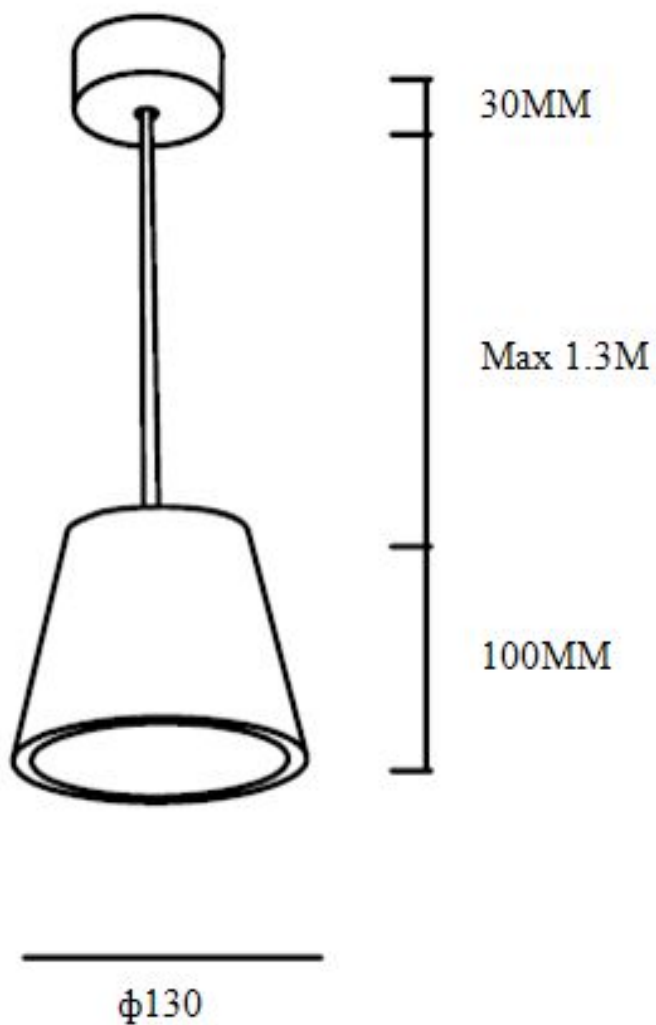

Line drawing of the item

Item number:35402/10/31

Installation drawing

1

2

3

4

5

6

Technical details

materials used:	Gypsum	
color:	white	
dimmable and how is the fixture dimmable:		
size:	Height:	100mm
	Length:	
	Width:	Φ 130mm
	Net Weight:	0.68KGS
power requirements:	220~240V~50HZ/60HZ	
bulb type and maximum Wattage:	GU10	Max.35W
number of bulbs:	1xGU10	
IP degree:	IP20	