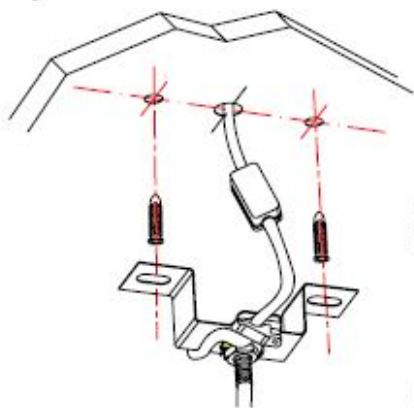

Line drawing of the item

Item number:35402/10/31

Installation drawing

1

2

3

4

5

6

Technical details

materials used:	Gypsum	
color:	white	
dimmable and how is the fixture dimmable:		
size:	Height:	100mm
	Length:	
	Width:	Φ 130mm
	Net Weight:	0.68KGS
power requirements:	220~240V~50HZ/60HZ	
bulb type and maximum Wattage:	GU10	Max.35W
number of bulbs:	1xGU10	
IP degree:	IP20	