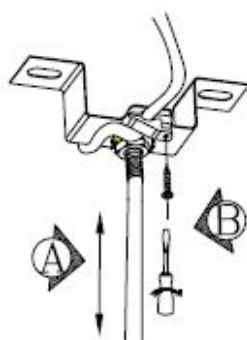

Line drawing of the item

Item number:35402/10/31

Installation drawing

1

2

3

4

5

6

Technical details

materials used:	Gypsum	
color:	white	
dimmable and how is the fixture dimmable:		
size:	Height:	100mm
	Length:	
	Width:	Φ 130mm
	Net Weight:	0.68KGS
power requirements:	220~240V~50HZ/60HZ	
bulb type and maximum Wattage:	GU10	Max.35W
number of bulbs:	1xGU10	
IP degree:	IP20	