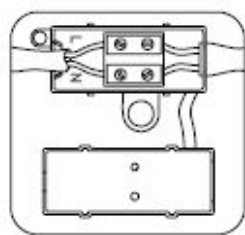

Line drawing of the item

Item number:35402/10/31

Installation drawing

1

2

3

4

5

6

Technical details

materials used:	Gypsum	
color:	white	
dimmable and how is the fixture dimmable:		
size:	Height:	100mm
	Length:	
	Width:	Φ 130mm
	Net Weight:	0.68KGS
power requirements:	220~240V~50HZ/60HZ	
bulb type and maximum Wattage:	GU10	Max.35W
number of bulbs:	1xGU10	
IP degree:	IP20	