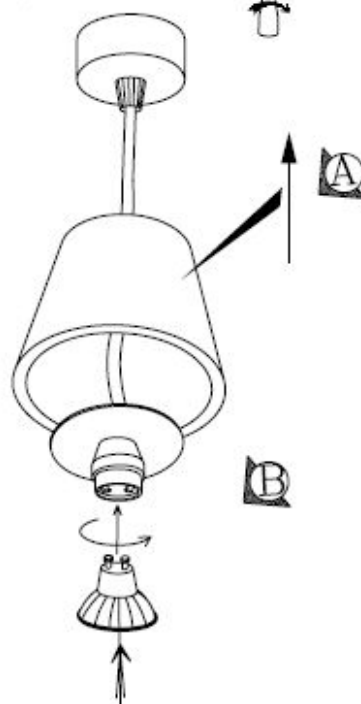

Line drawing of the item

Item number:35402/10/31

Installation drawing

1

2

3

4

5

6

Technical details

materials used:	Gypsum	
color:	white	
dimmable and how is the fixture dimmable:		
size:	Height:	100mm
	Length:	
	Width:	Φ 130mm
	Net Weight:	0.68KGS
power requirements:	220~240V~50HZ/60HZ	
bulb type and maximum Wattage:	GU10	Max.35W
number of bulbs:	1xGU10	
IP degree:	IP20	