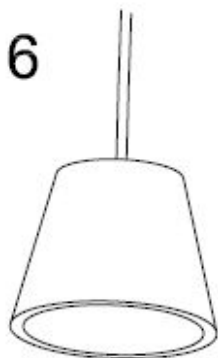

Line drawing of the item

Item number:35402/10/31

Installation drawing

1

2

3

4

5

6

Technical details

materials used:	Gypsum	
color:	white	
dimmable and how is the fixture dimmable:		
size:	Height:	100mm
	Length:	
	Width:	Φ 130mm
	Net Weight:	0.68KGS
power requirements:	220~240V~50HZ/60HZ	
bulb type and maximum Wattage:	GU10	Max.35W
number of bulbs:	1xGU10	
IP degree:	IP20	