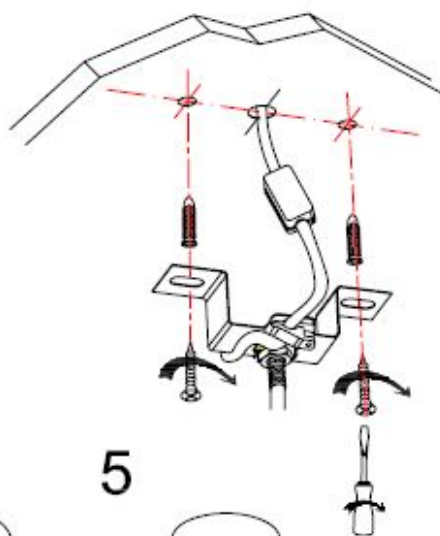

Line drawing of the item

Item number:35402/10/31

Installation drawing

1

2

3

4

5

6

Technical details

materials used:	Gypsum	
color:	white	
dimmable and how is the fixture dimmable:		
size:	Height:	100mm
	Length:	
	Width:	Φ 130mm
	Net Weight:	0.68KGS
power requirements:	220~240V~50HZ/60HZ	
bulb type and maximum Wattage:	GU10	Max.35W
number of bulbs:	1xGU10	
IP degree:	IP20	